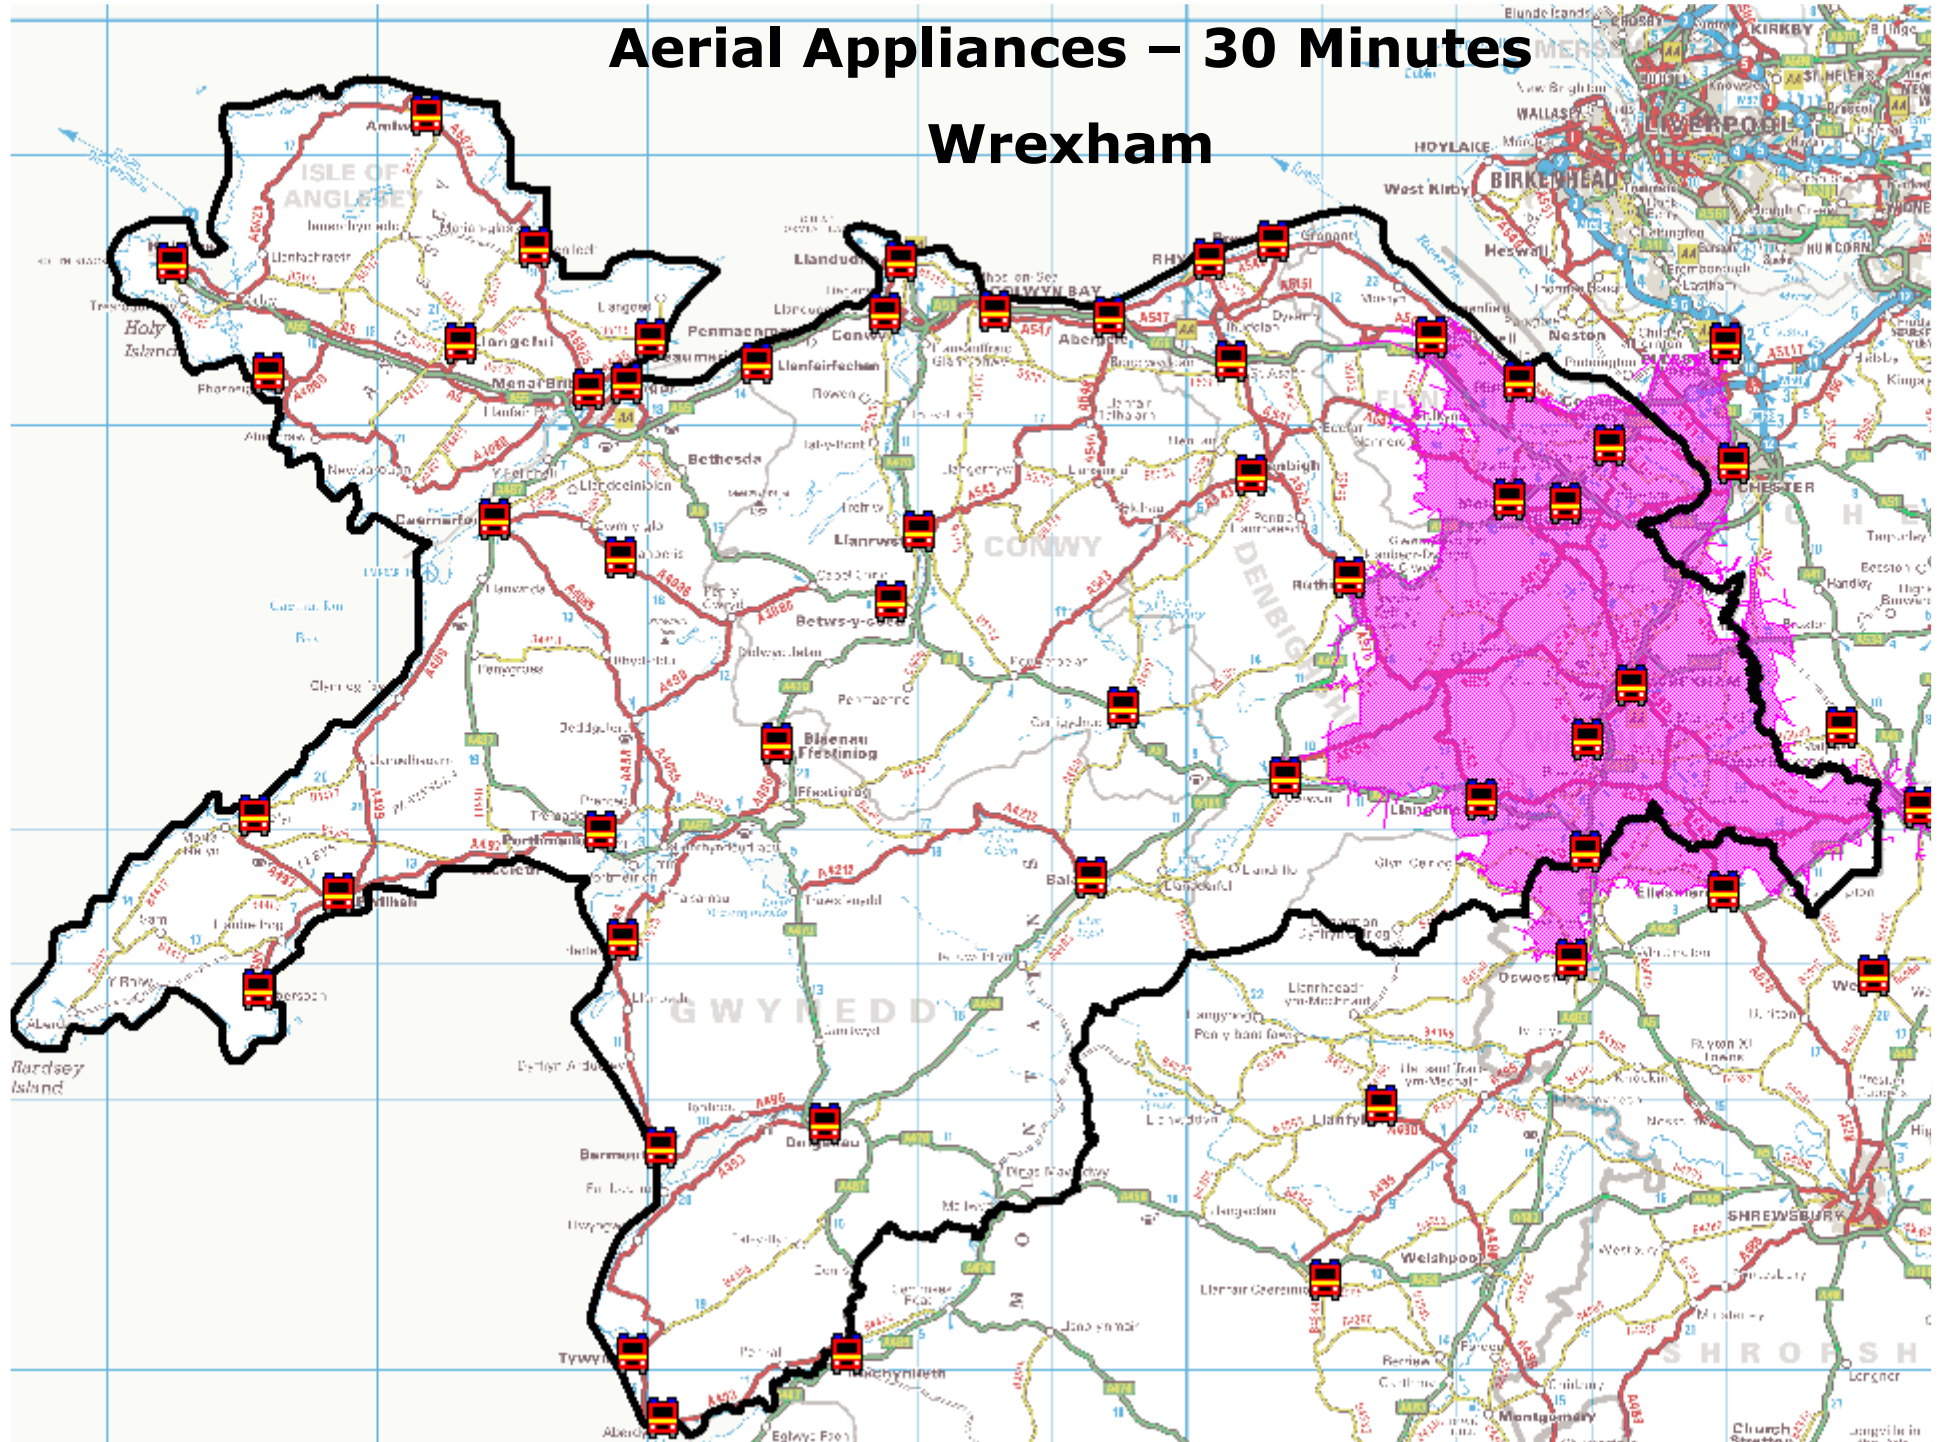

ATAL AMDDIFFYN YMATEB
PREVENTING PROTECTING RESPONDING

Gwasanaeth Tân ac Achub
Fire and Rescue Service

ALP by incident type

- **ALP may attend any incident type on request**
- **Ship fires in port**
- **Silo incidents**
- **Nuclear establishments**
- **COMAH sites**

Incidents involving ALP – All

Aerial Appliances – 30 Minutes

Bangor

Aerial Appliances – 30 Minutes

Rhyl

Aerial Appliances – 30 Minutes

Wrexham

Aerial Appliances – 30 Minutes

Wrexham and Bangor

Aerial Appliances – 30 Minutes

Bangor, Rhyl and Wrexham

Aerial Appliances – 30 Minutes

Wrexham

Aerial Appliances – 30 Minutes Wrexham and Llandudno

Aerial Appliances – 30 Minutes Wrexham, Llandudno and Rhyl