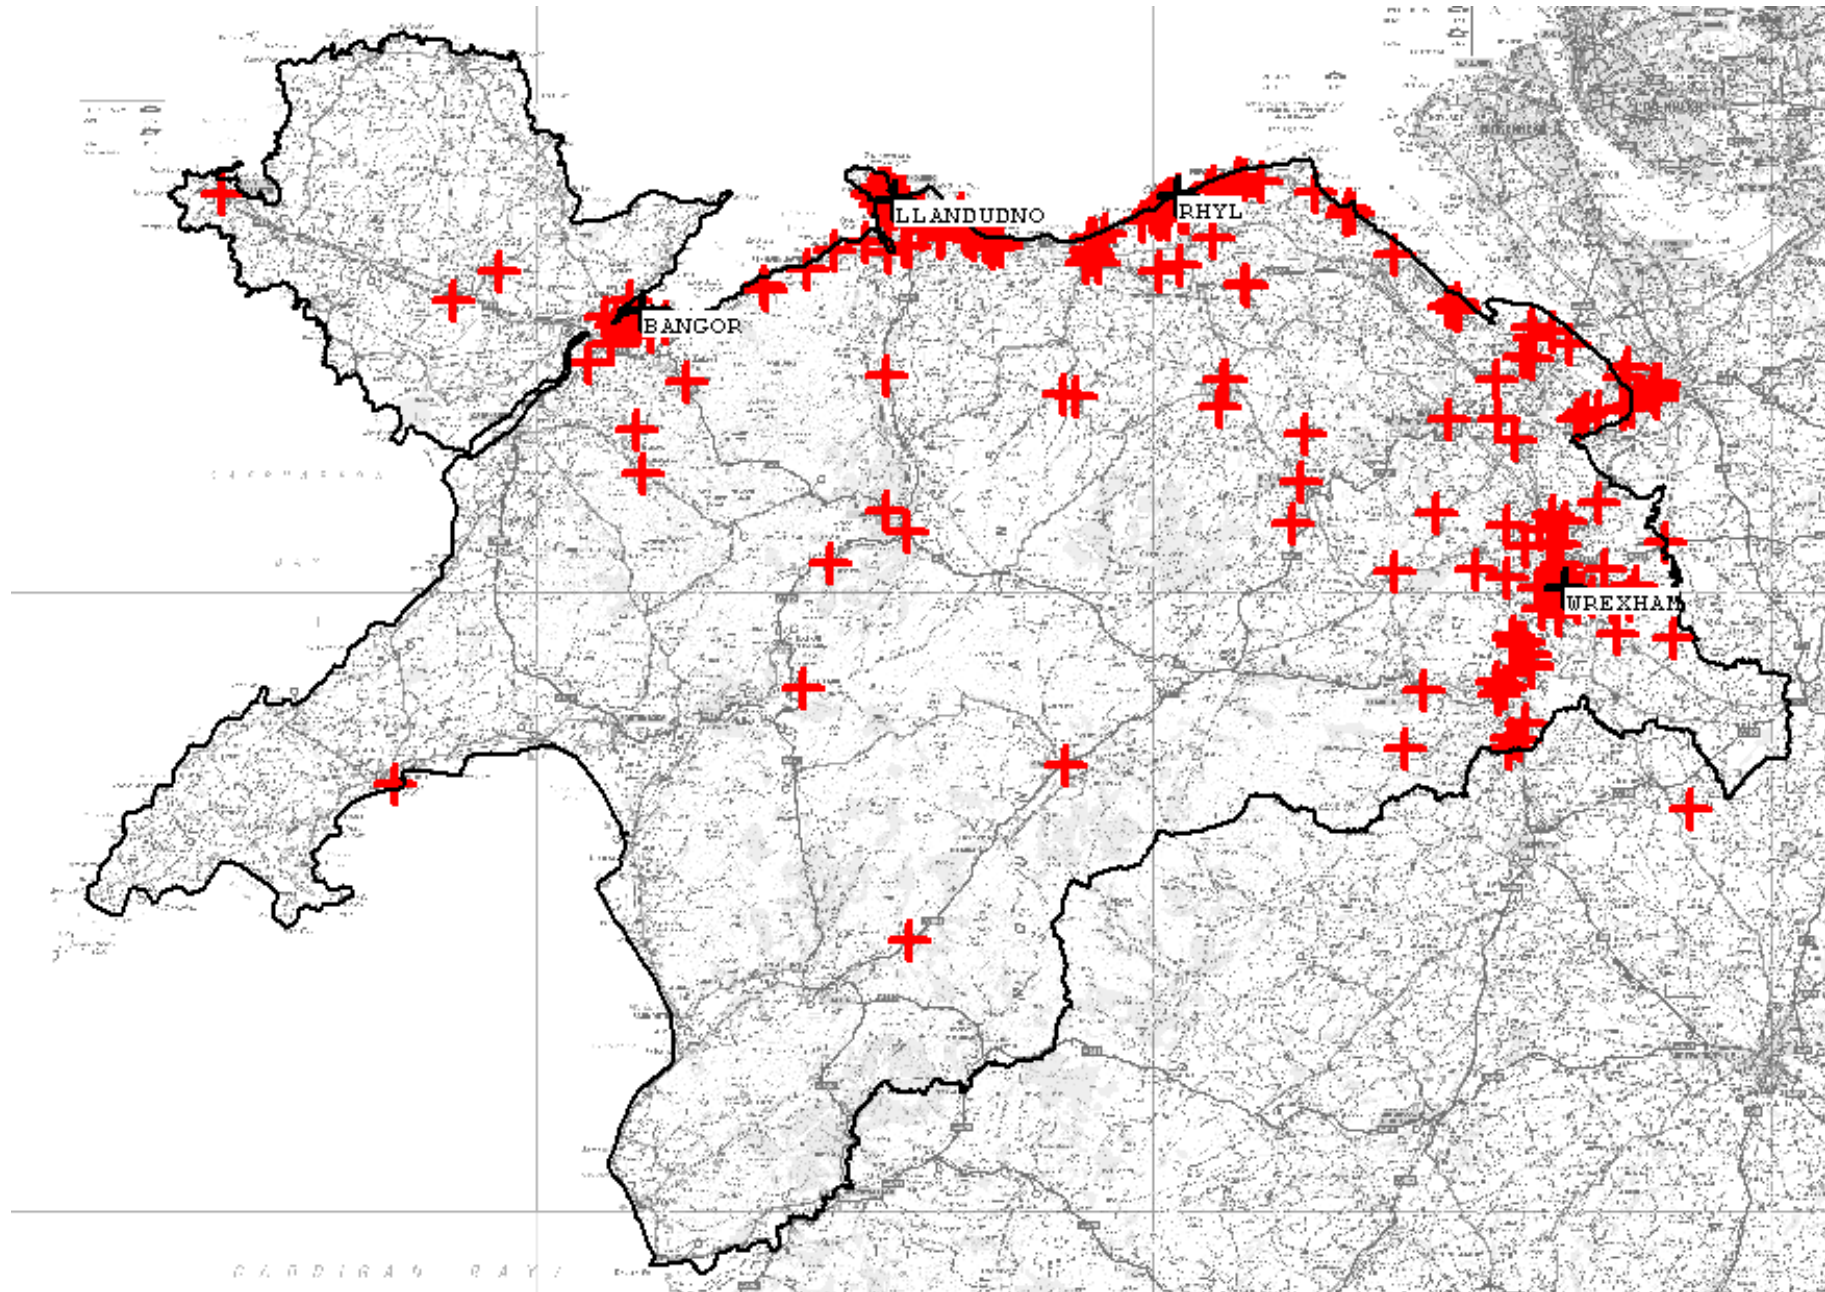

PDA by County

Ynys Môn	100
Gwynedd	165
Conwy	2475
Denbighshire	983
Flintshire	12
Wrexham	266
Total	4001

ALP by Property type

Residential	2854	1090	1764 (Flats)
Commercial	897	819	117 (Industrial Estates)
Education	29	29	
Heritage	13	13	
Hotels	175	175	
Residential Care	16	16	
Total	4001	2142	

Incidents involving ALP – All

Aerial Appliances – 30 Minutes

Bangor

Aerial Appliances – 30 Minutes

Rhyl

Aerial Appliances – 30 Minutes

Wrexham

Aerial Appliances – 30 Minutes

Wrexham and Bangor

Aerial Appliances – 30 Minutes

Bangor, Rhyl and Wrexham

Aerial Appliances – 30 Minutes

Wrexham

Aerial Appliances – 30 Minutes Wrexham and Llandudno

Aerial Appliances – 30 Minutes Wrexham, Llandudno and Rhyl