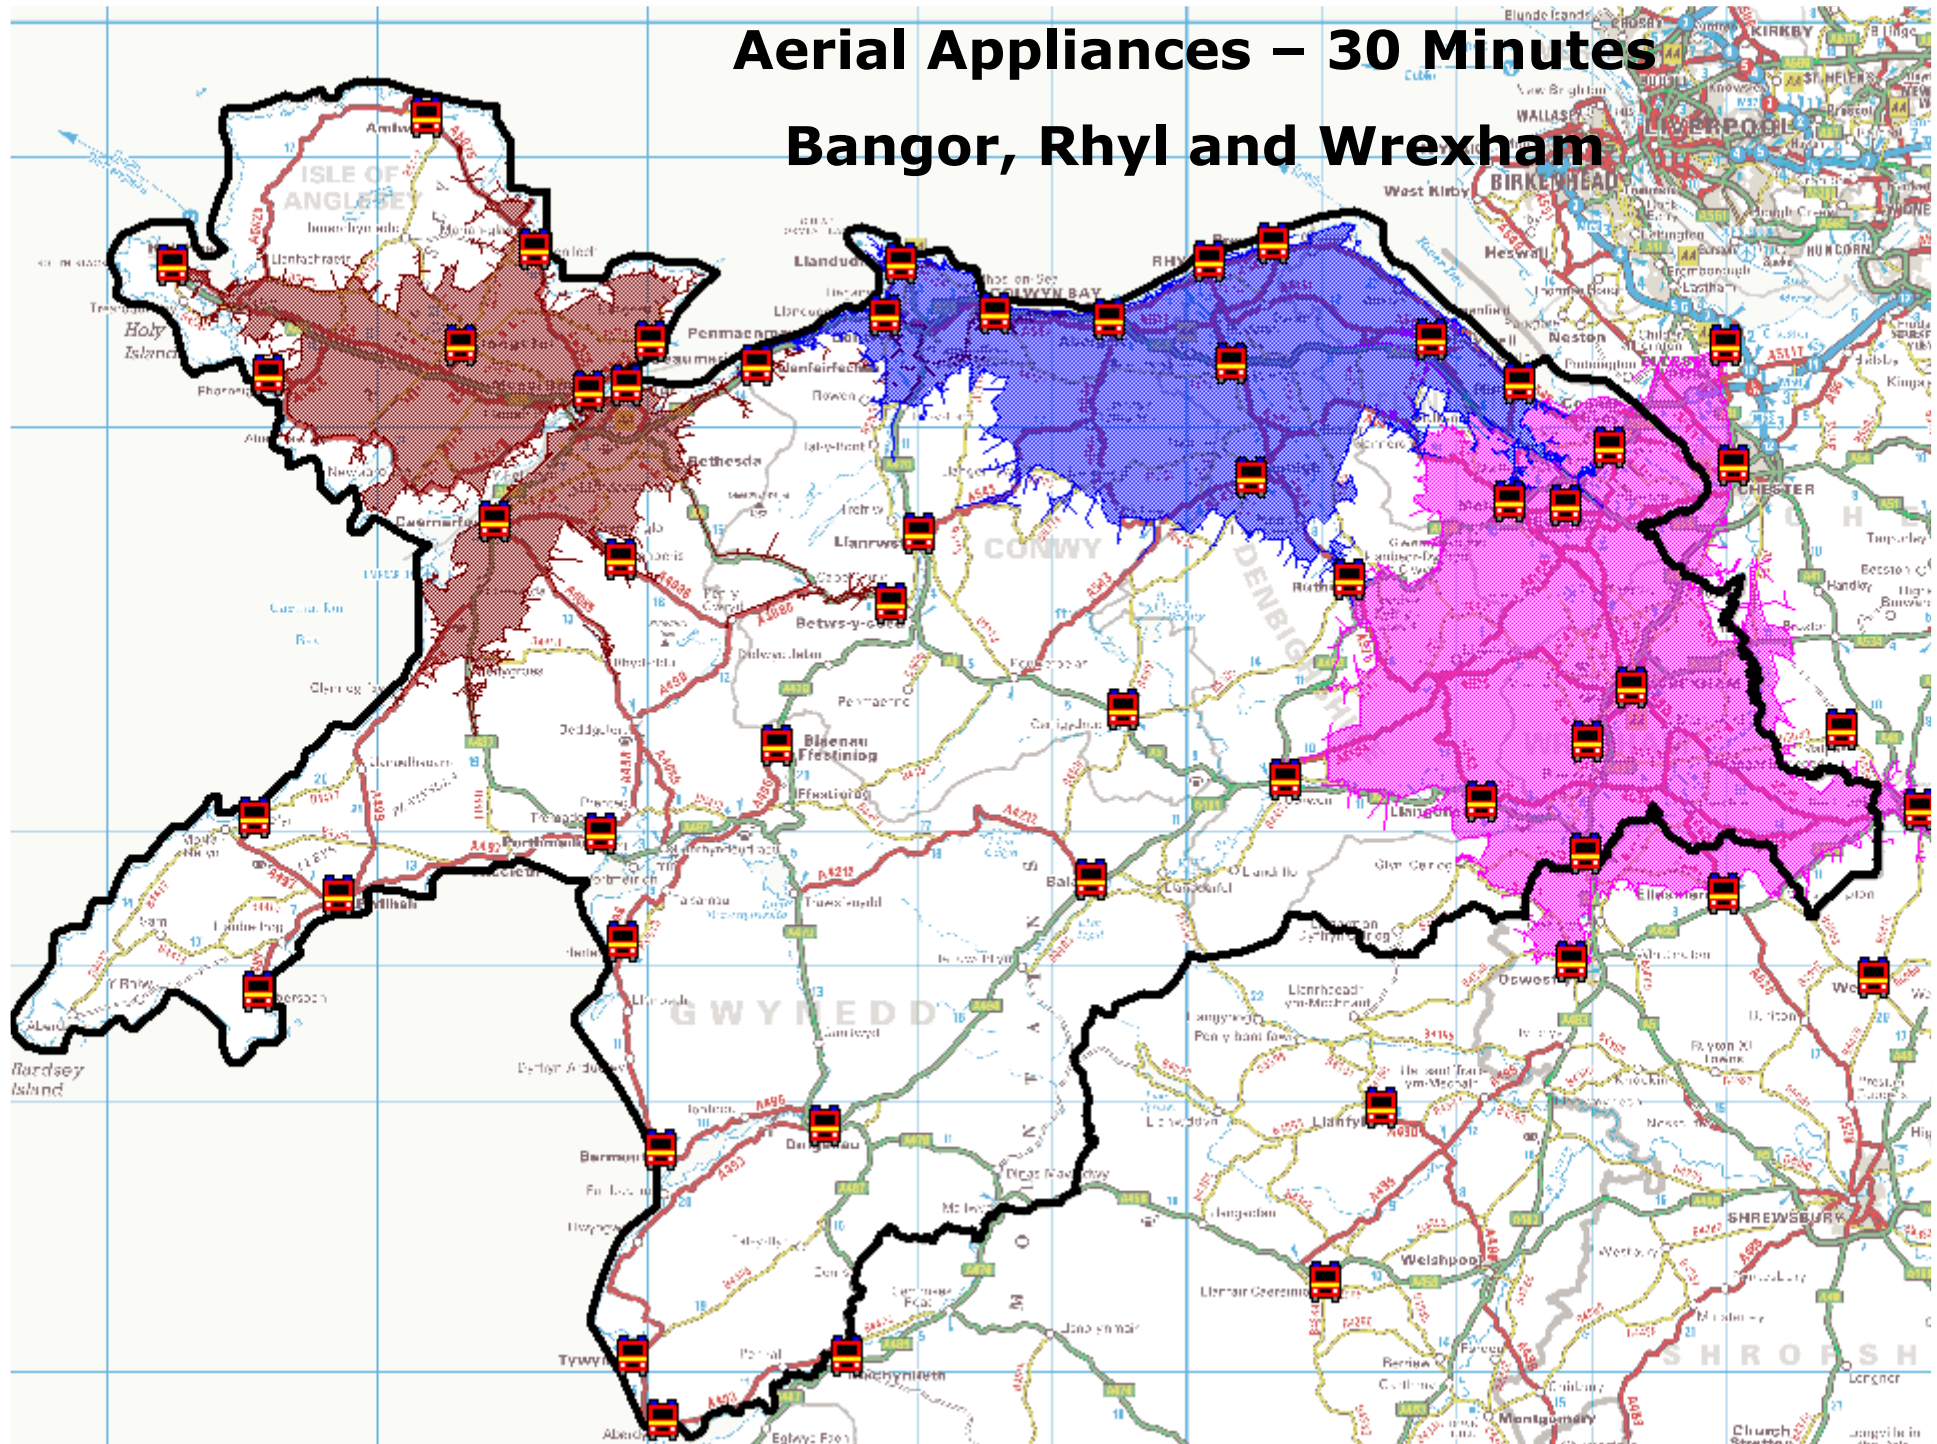

Incidents involving ALP – All

Aerial Appliances – 30 Minutes

Bangor

Aerial Appliances – 30 Minutes

Rhyl

Aerial Appliances – 30 Minutes

Wrexham

Aerial Appliances – 30 Minutes

Wrexham and Bangor

Aerial Appliances – 30 Minutes

Bangor, Rhyl and Wrexham

Aerial Appliances – 30 Minutes

Wrexham

Aerial Appliances – 30 Minutes Wrexham and Llandudno

Aerial Appliances – 30 Minutes Wrexham, Llandudno and Rhyl