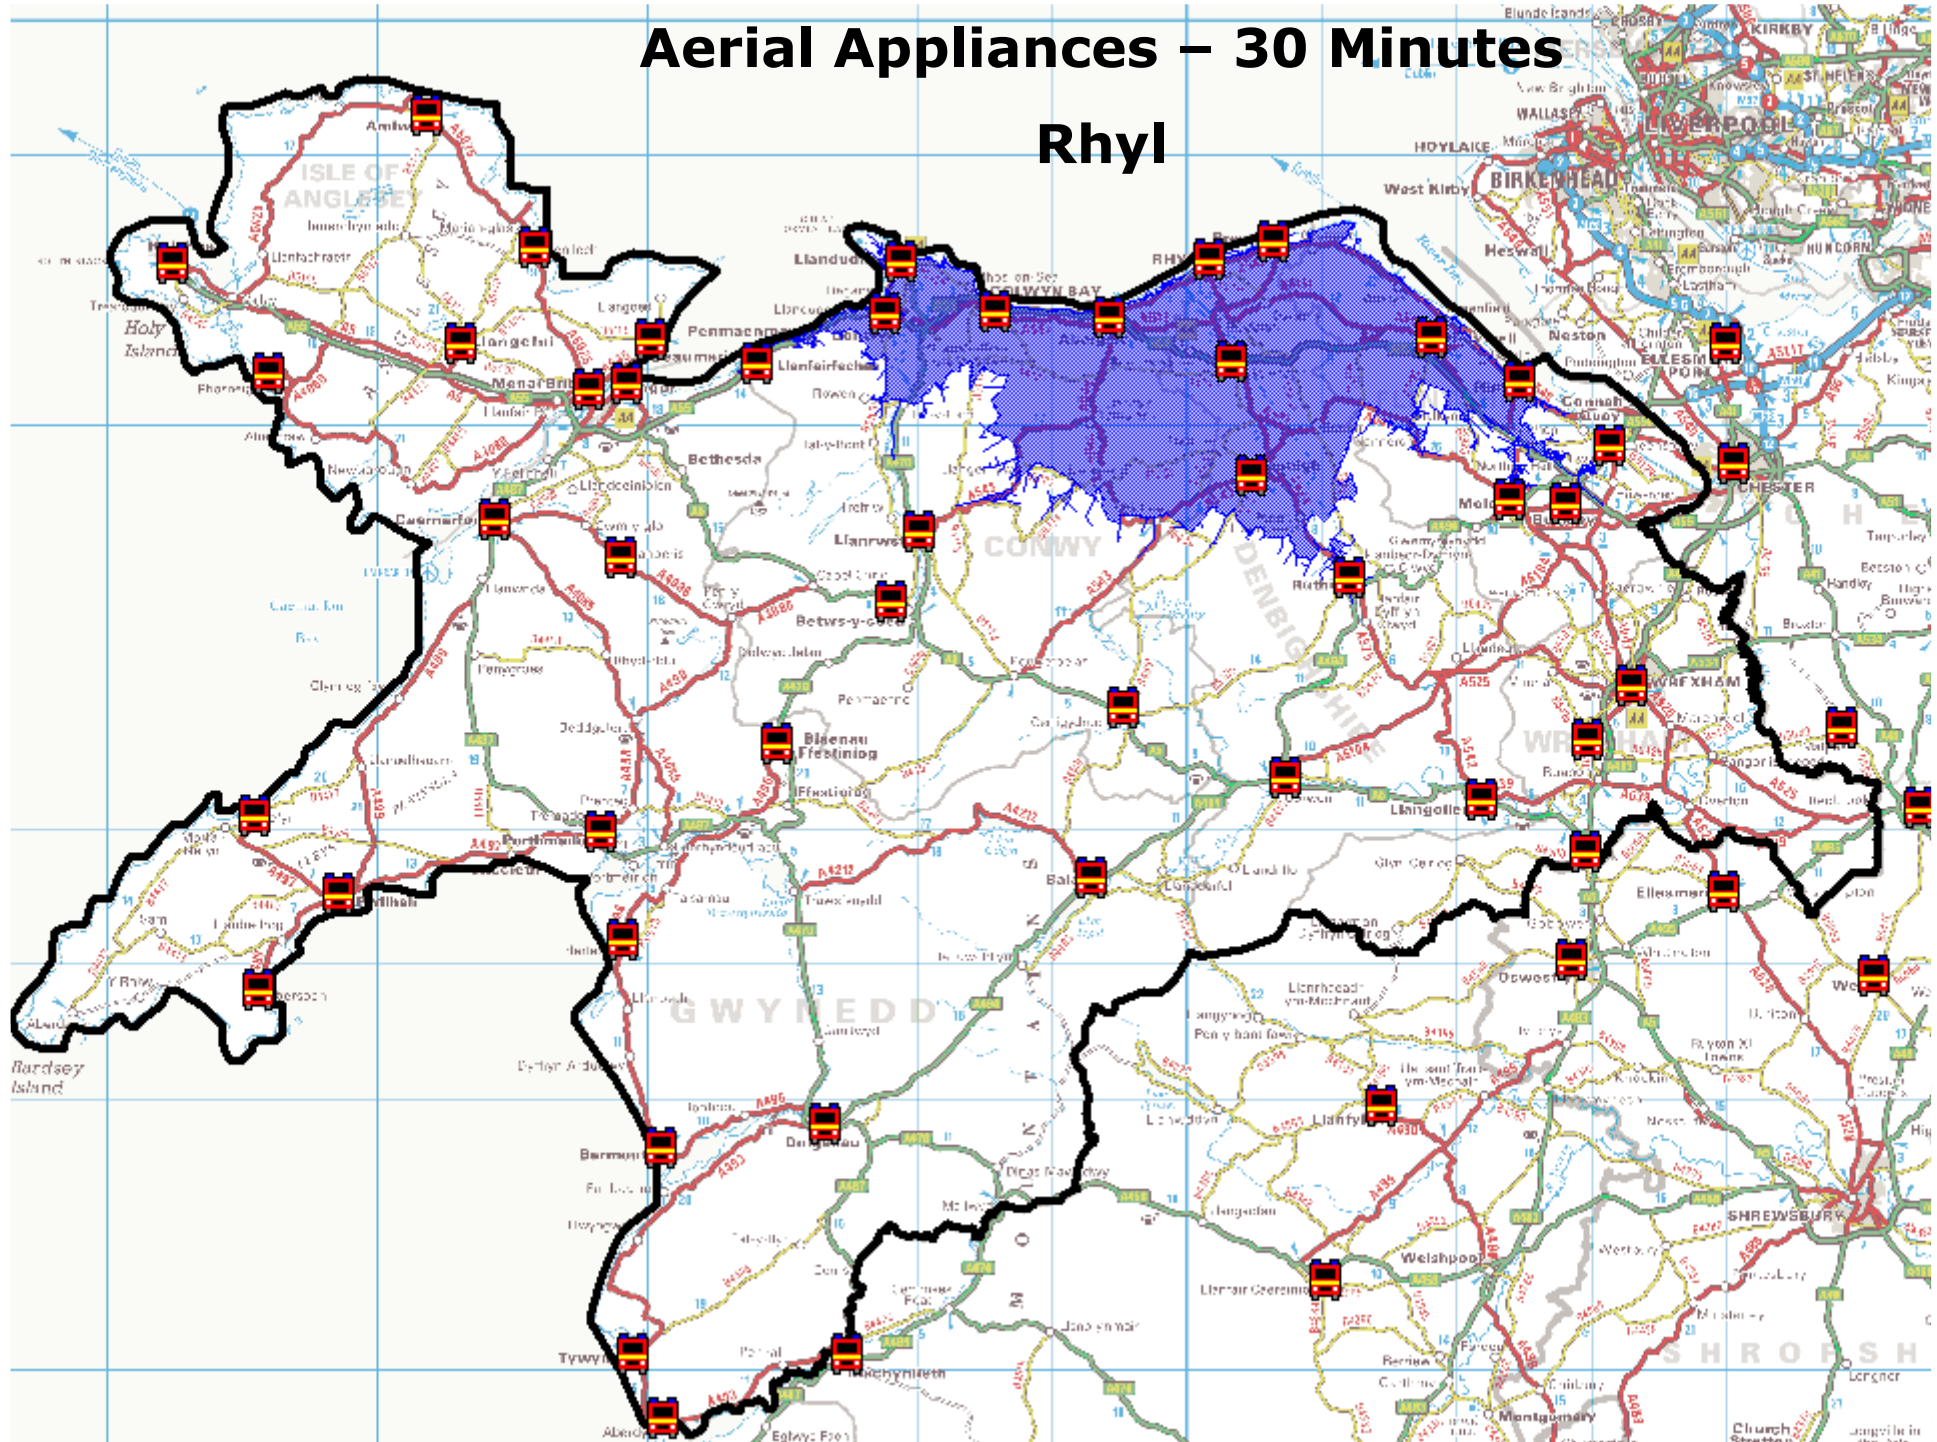

Incidents involving ALP – All

Aerial Appliances – 30 Minutes

Bangor

Aerial Appliances – 30 Minutes

Rhyl

Aerial Appliances – 30 Minutes

Wrexham

Aerial Appliances – 30 Minutes

Wrexham and Bangor

Aerial Appliances – 30 Minutes

Bangor, Rhyl and Wrexham

Aerial Appliances – 30 Minutes

Wrexham

Aerial Appliances – 30 Minutes Wrexham and Llandudno

Aerial Appliances – 30 Minutes Wrexham, Llandudno and Rhyl