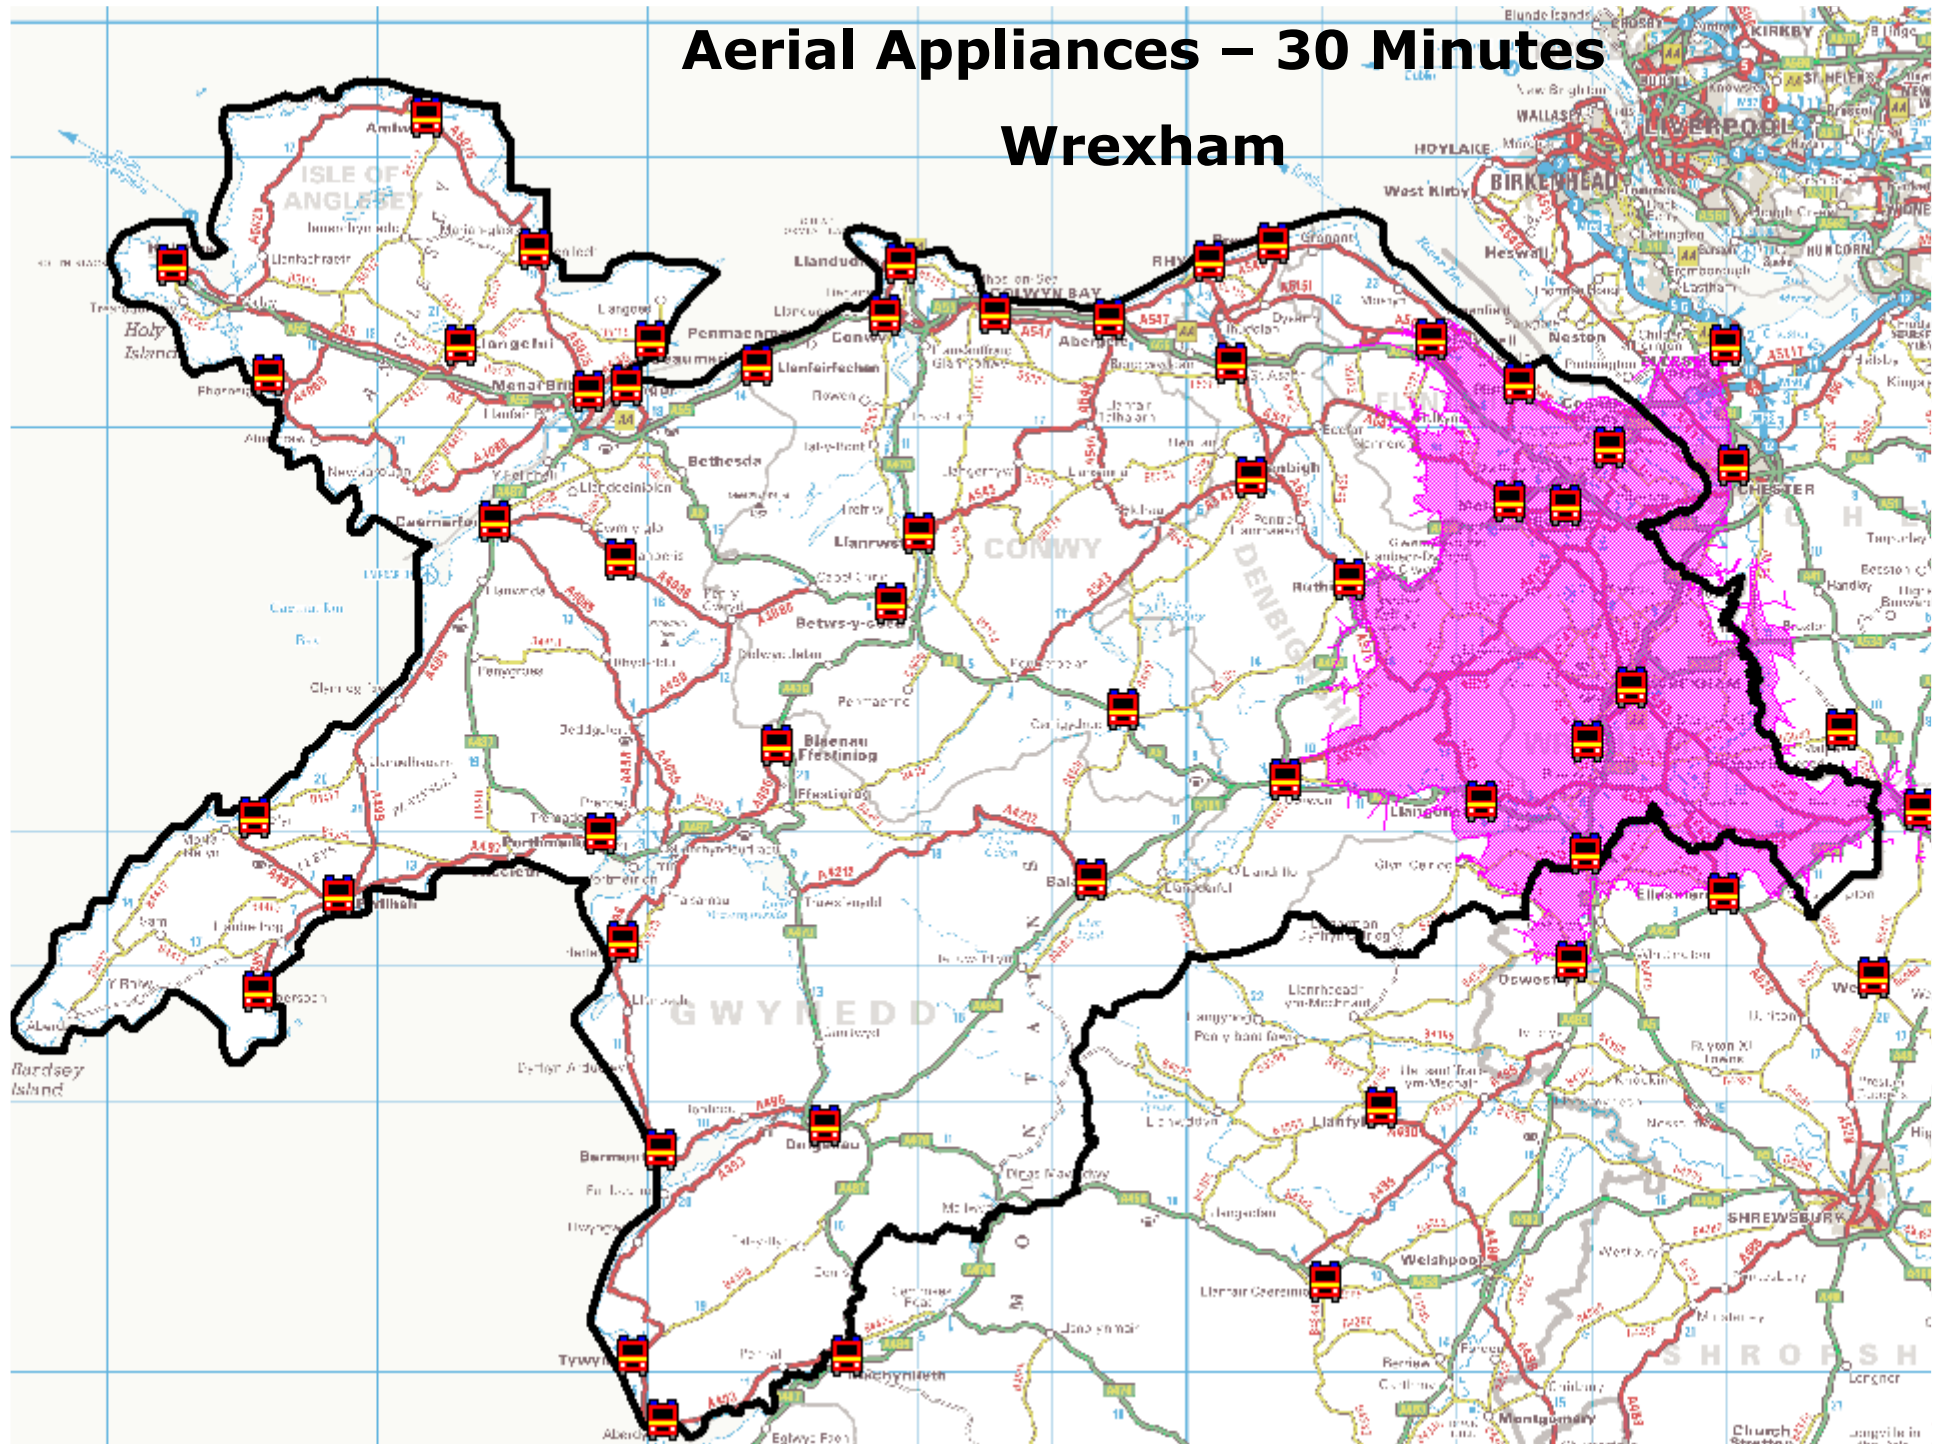

Incidents involving ALP – All

Aerial Appliances – 30 Minutes

Bangor

Aerial Appliances – 30 Minutes

Rhyl

Aerial Appliances – 30 Minutes

Wrexham

Aerial Appliances – 30 Minutes

Wrexham and Bangor

Aerial Appliances – 30 Minutes

Bangor, Rhyl and Wrexham

Aerial Appliances – 30 Minutes

Wrexham

Aerial Appliances – 30 Minutes Wrexham and Llandudno

Aerial Appliances – 30 Minutes Wrexham, Llandudno and Rhyl