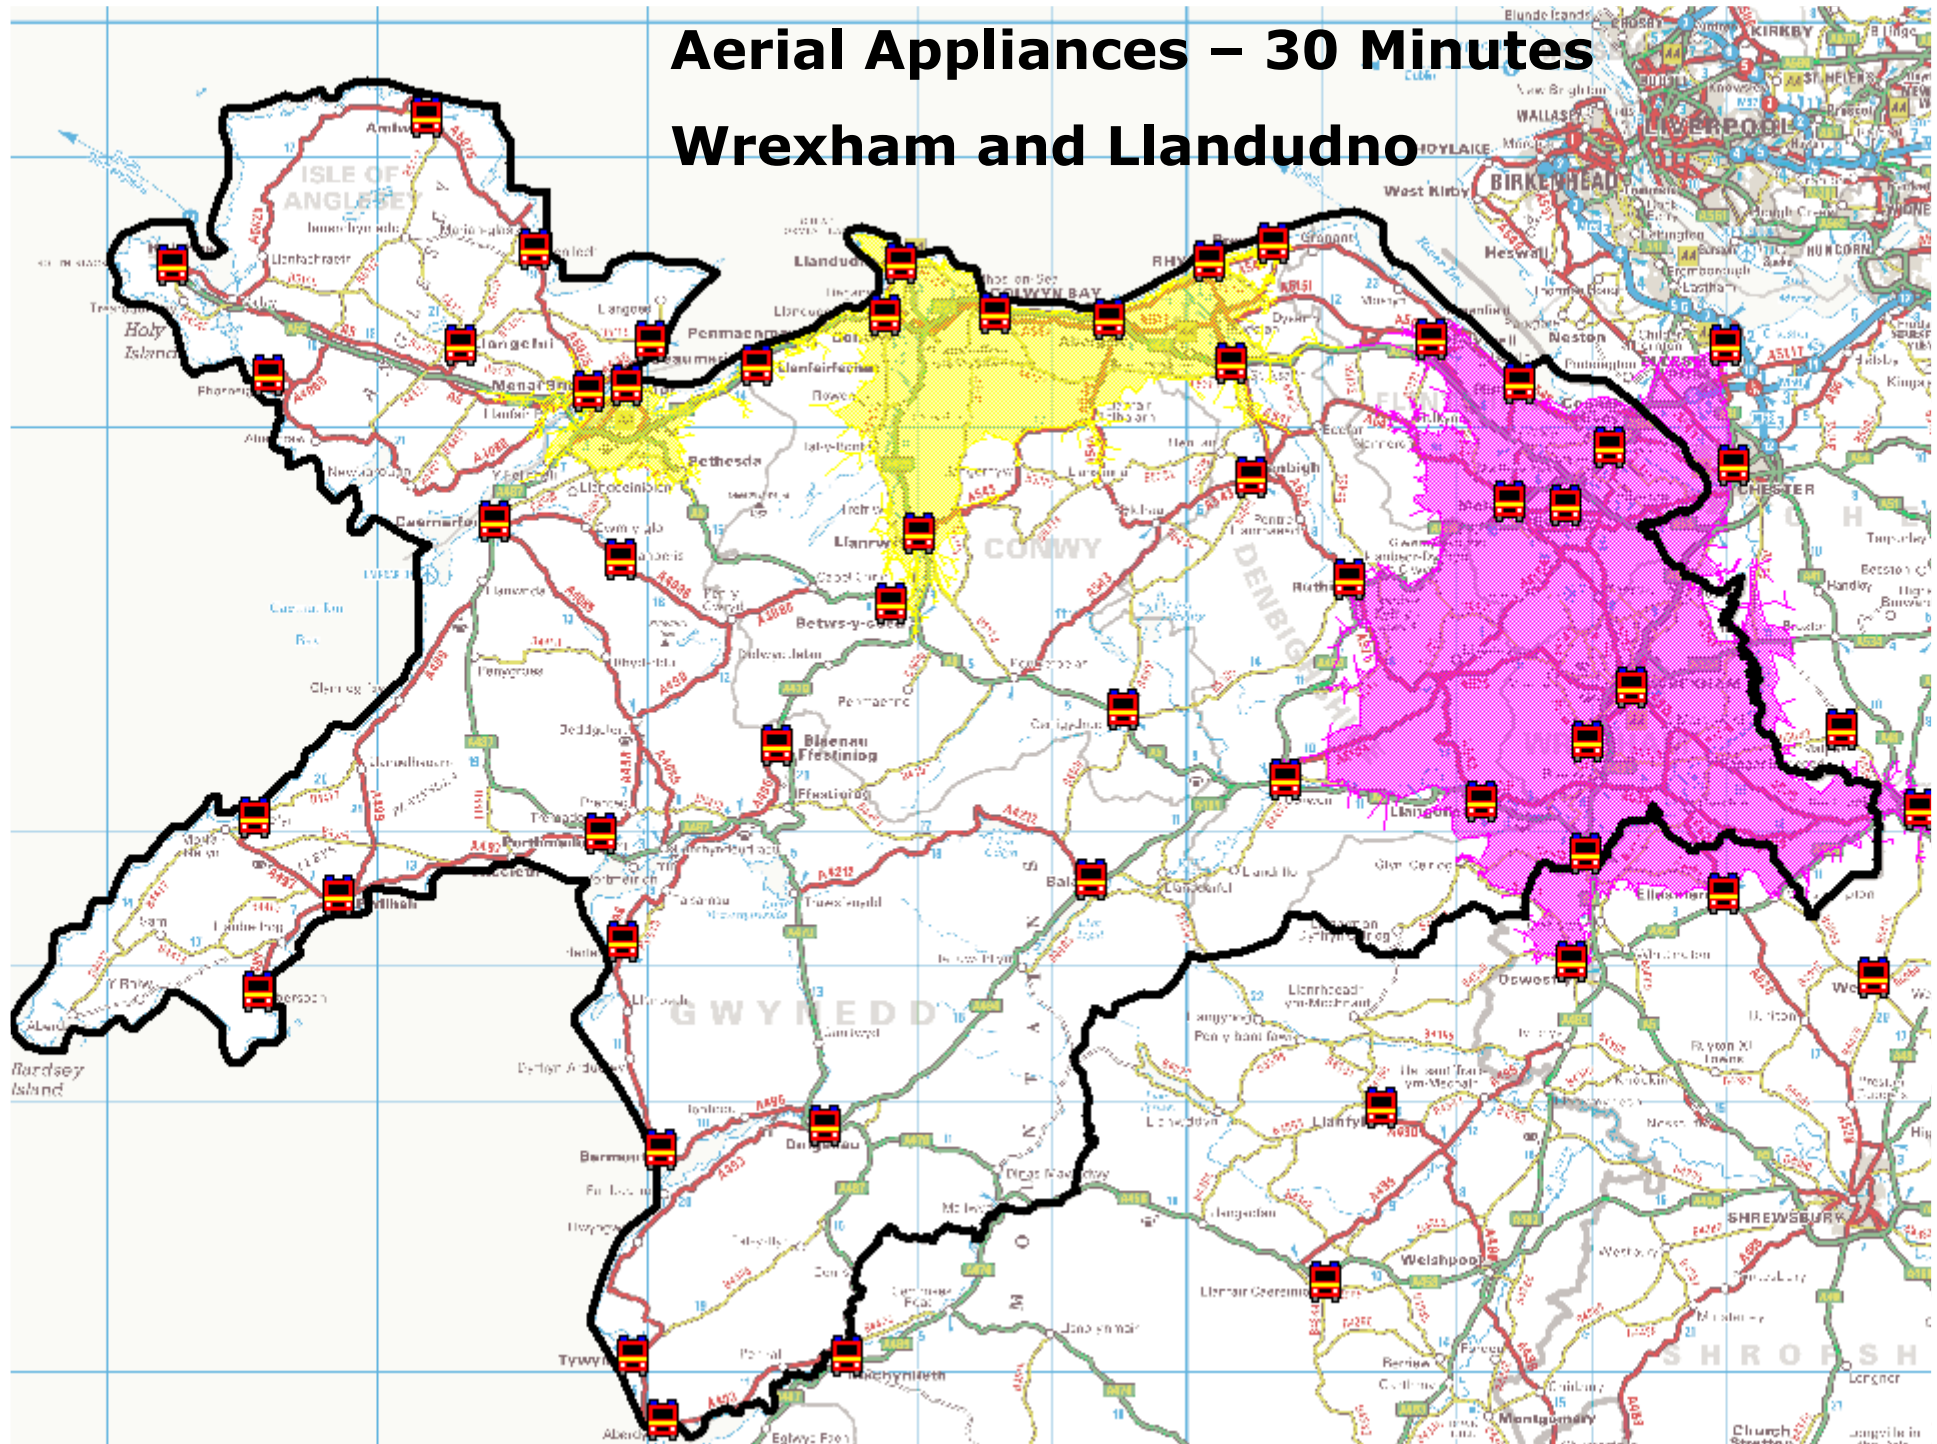

ATAL AMDDIFFYN YMATEB
PREVENTING PROTECTING RESPONDING

Gwasanaeth Tân ac Achub
Fire and Rescue Service

ALP by incident type

- **ALP may attend any incident type on request**
- **Ship fires in port**
- **Silo incidents**
- **Nuclear establishments**
- **COMAH sites**

Incidents involving ALP – All

Aerial Appliances – 30 Minutes

Bangor

Aerial Appliances – 30 Minutes

Rhyl

Aerial Appliances – 30 Minutes

Wrexham

Aerial Appliances – 30 Minutes

Wrexham and Bangor

Aerial Appliances – 30 Minutes

Bangor, Rhyl and Wrexham

Aerial Appliances – 30 Minutes

Wrexham

Aerial Appliances – 30 Minutes Wrexham and Llandudno

Aerial Appliances – 30 Minutes Wrexham, Llandudno and Rhyl