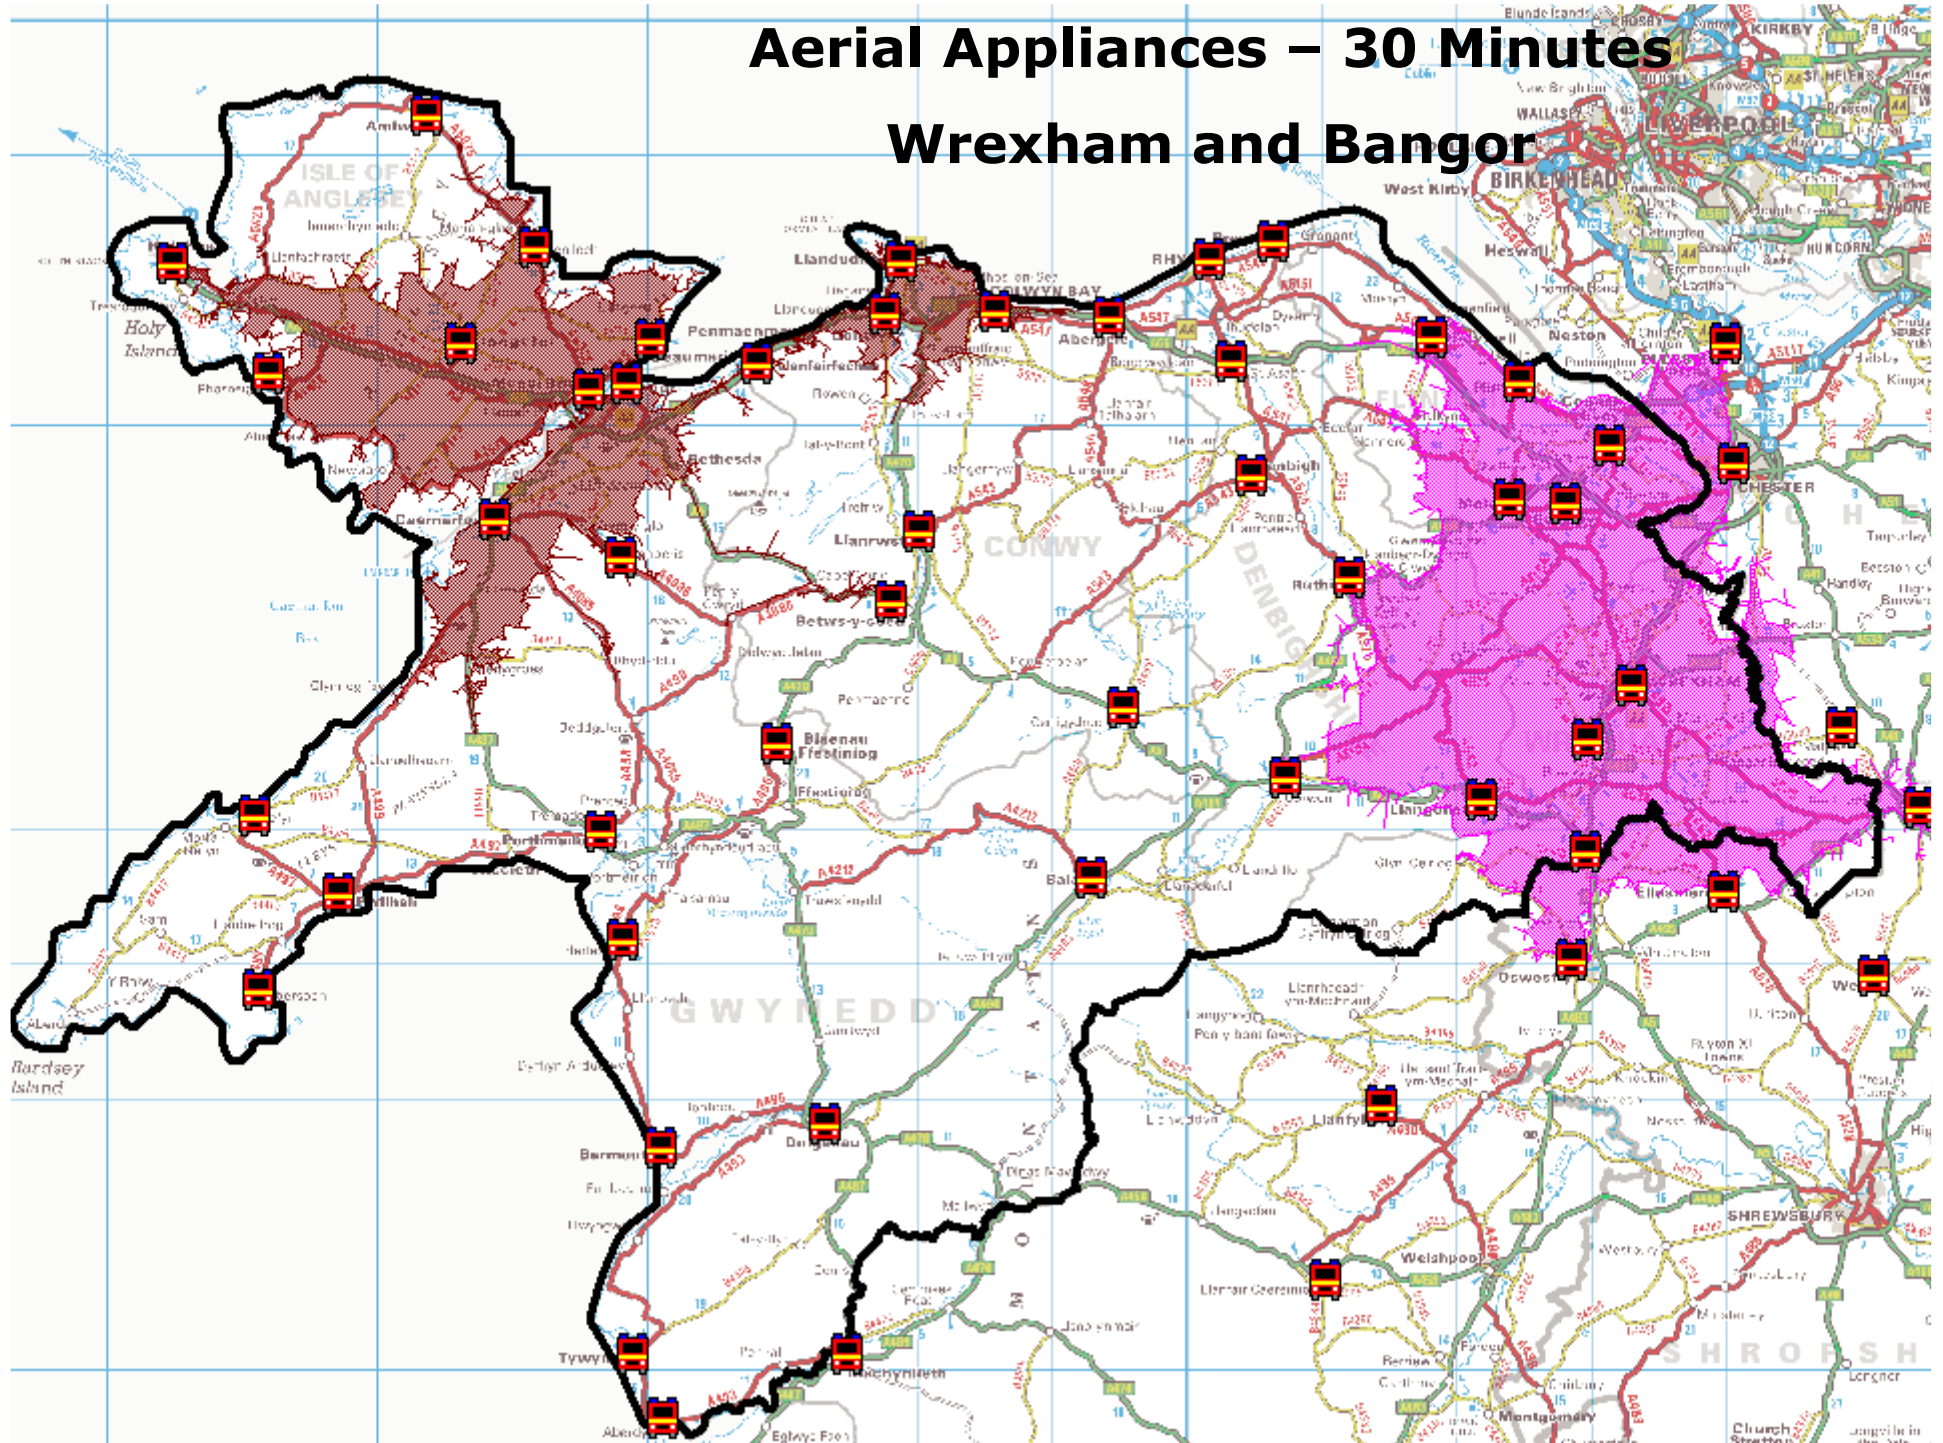

Incidents involving ALP – All

Aerial Appliances – 30 Minutes

Bangor

Aerial Appliances – 30 Minutes

Rhyl

Aerial Appliances – 30 Minutes

Wrexham

Aerial Appliances – 30 Minutes

Wrexham and Bangor

Aerial Appliances – 30 Minutes

Bangor, Rhyl and Wrexham

Aerial Appliances – 30 Minutes

Wrexham

Aerial Appliances – 30 Minutes Wrexham and Llandudno

Aerial Appliances – 30 Minutes Wrexham, Llandudno and Rhyl