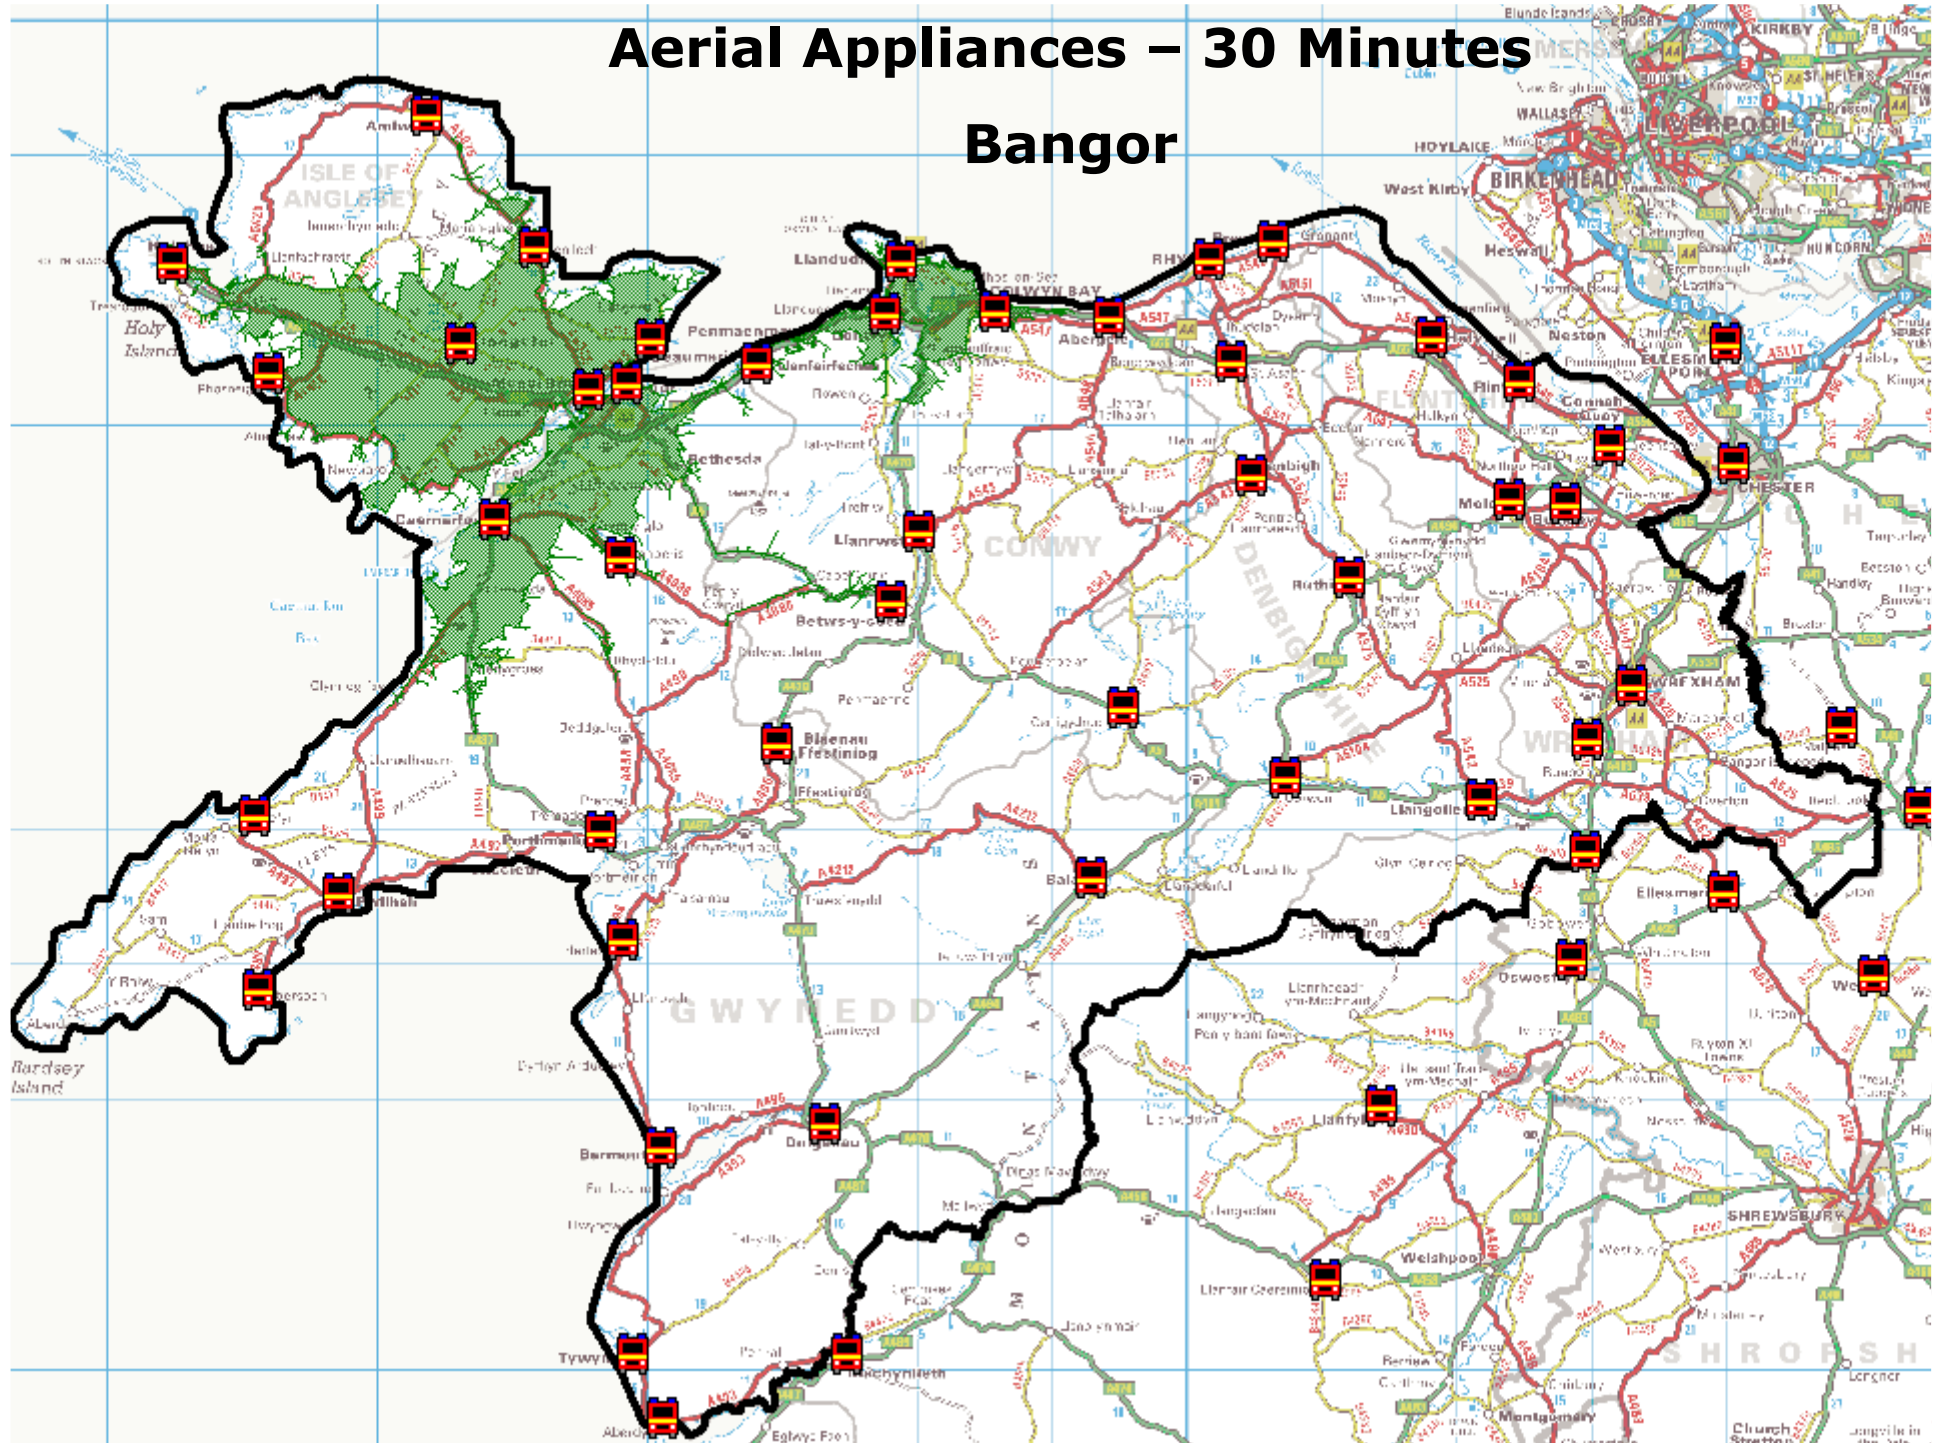

Incidents involving ALP – All

Aerial Appliances – 30 Minutes

Bangor

Aerial Appliances – 30 Minutes

Rhyl

Aerial Appliances – 30 Minutes

Wrexham

Aerial Appliances – 30 Minutes

Wrexham and Bangor

Aerial Appliances – 30 Minutes

Bangor, Rhyl and Wrexham

Aerial Appliances – 30 Minutes

Wrexham

Aerial Appliances – 30 Minutes Wrexham and Llandudno

Aerial Appliances – 30 Minutes Wrexham, Llandudno and Rhyl