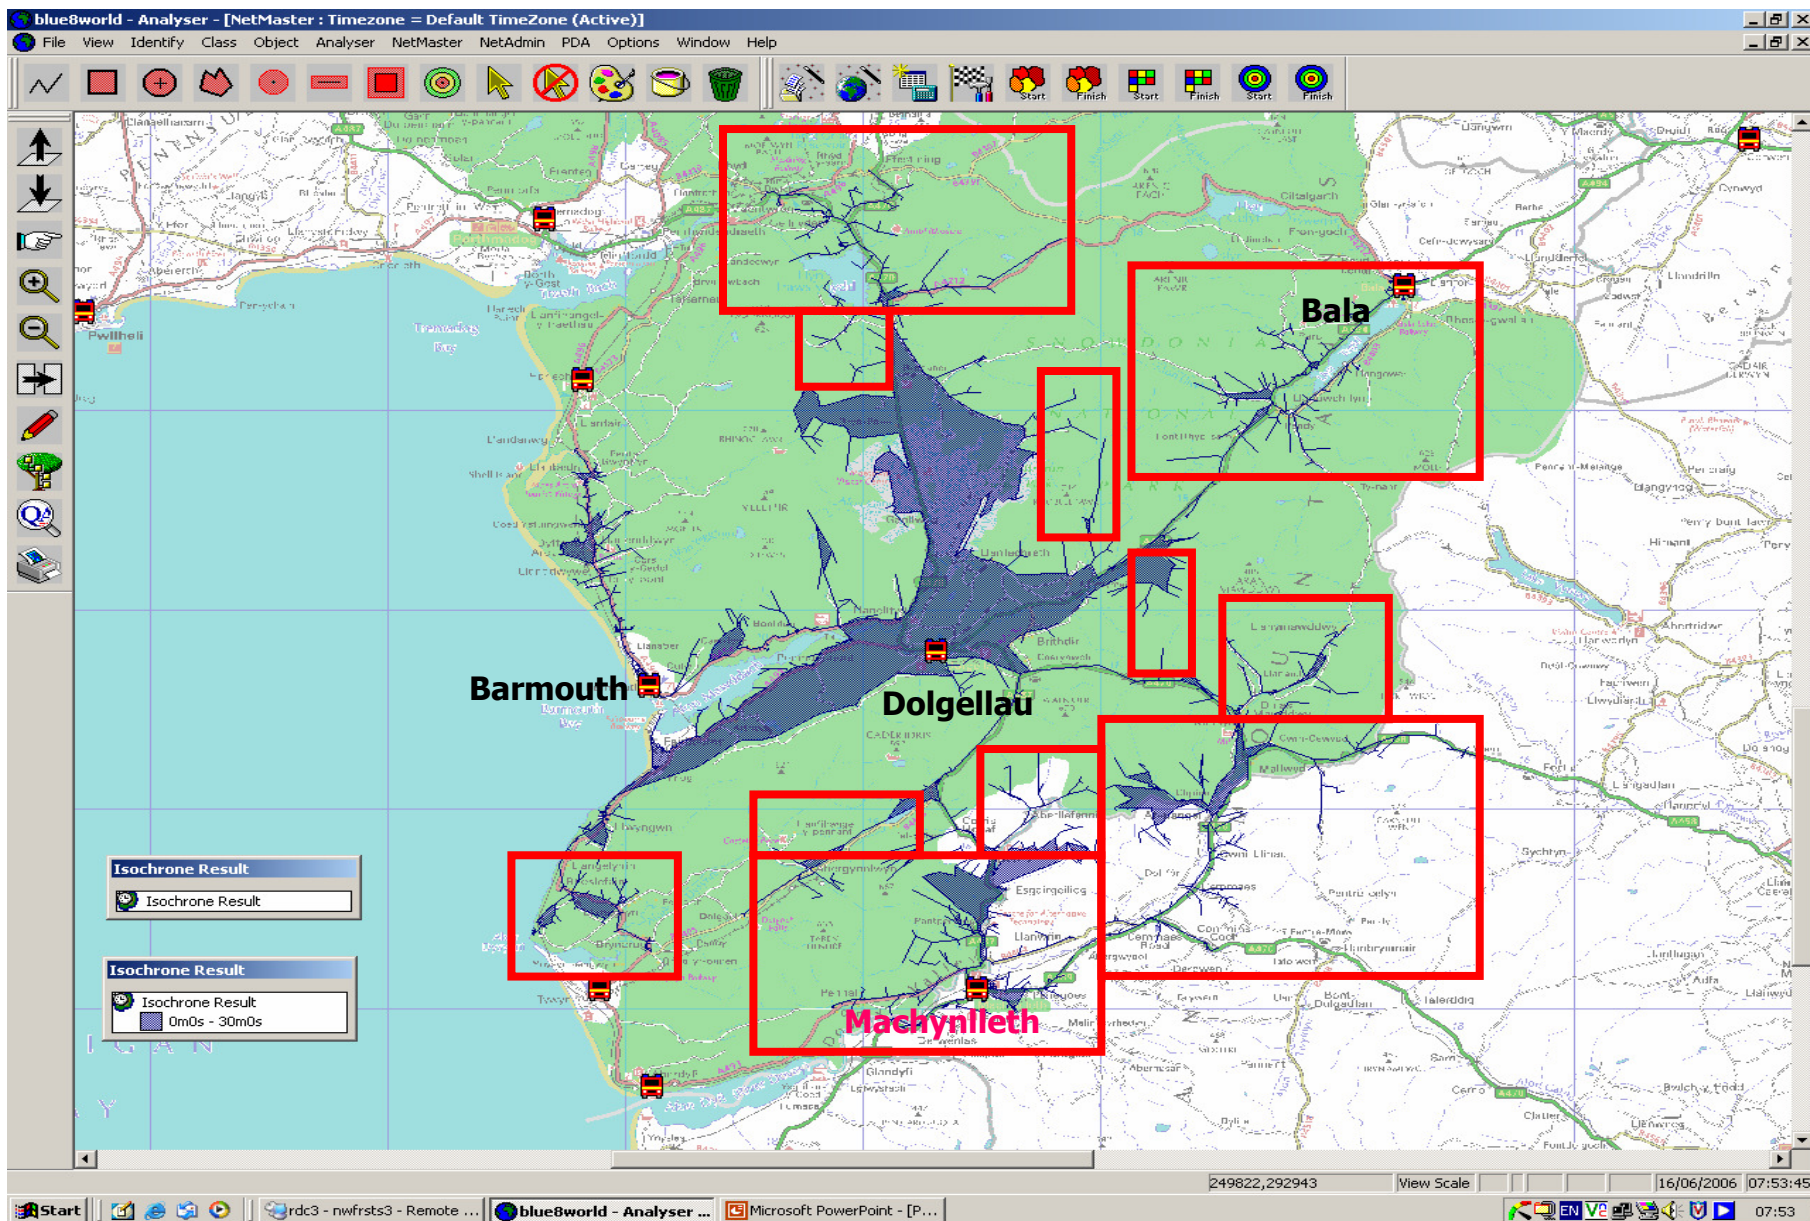

Dual Role Appliance 30 Minute Coverage

APPENDIX 1

Barmouth - 30 Minutes

APPENDIX 2

Dolgellau - 30 Minutes

APPENDIX 3

Combined - 30 Minutes

APPENDIX 4