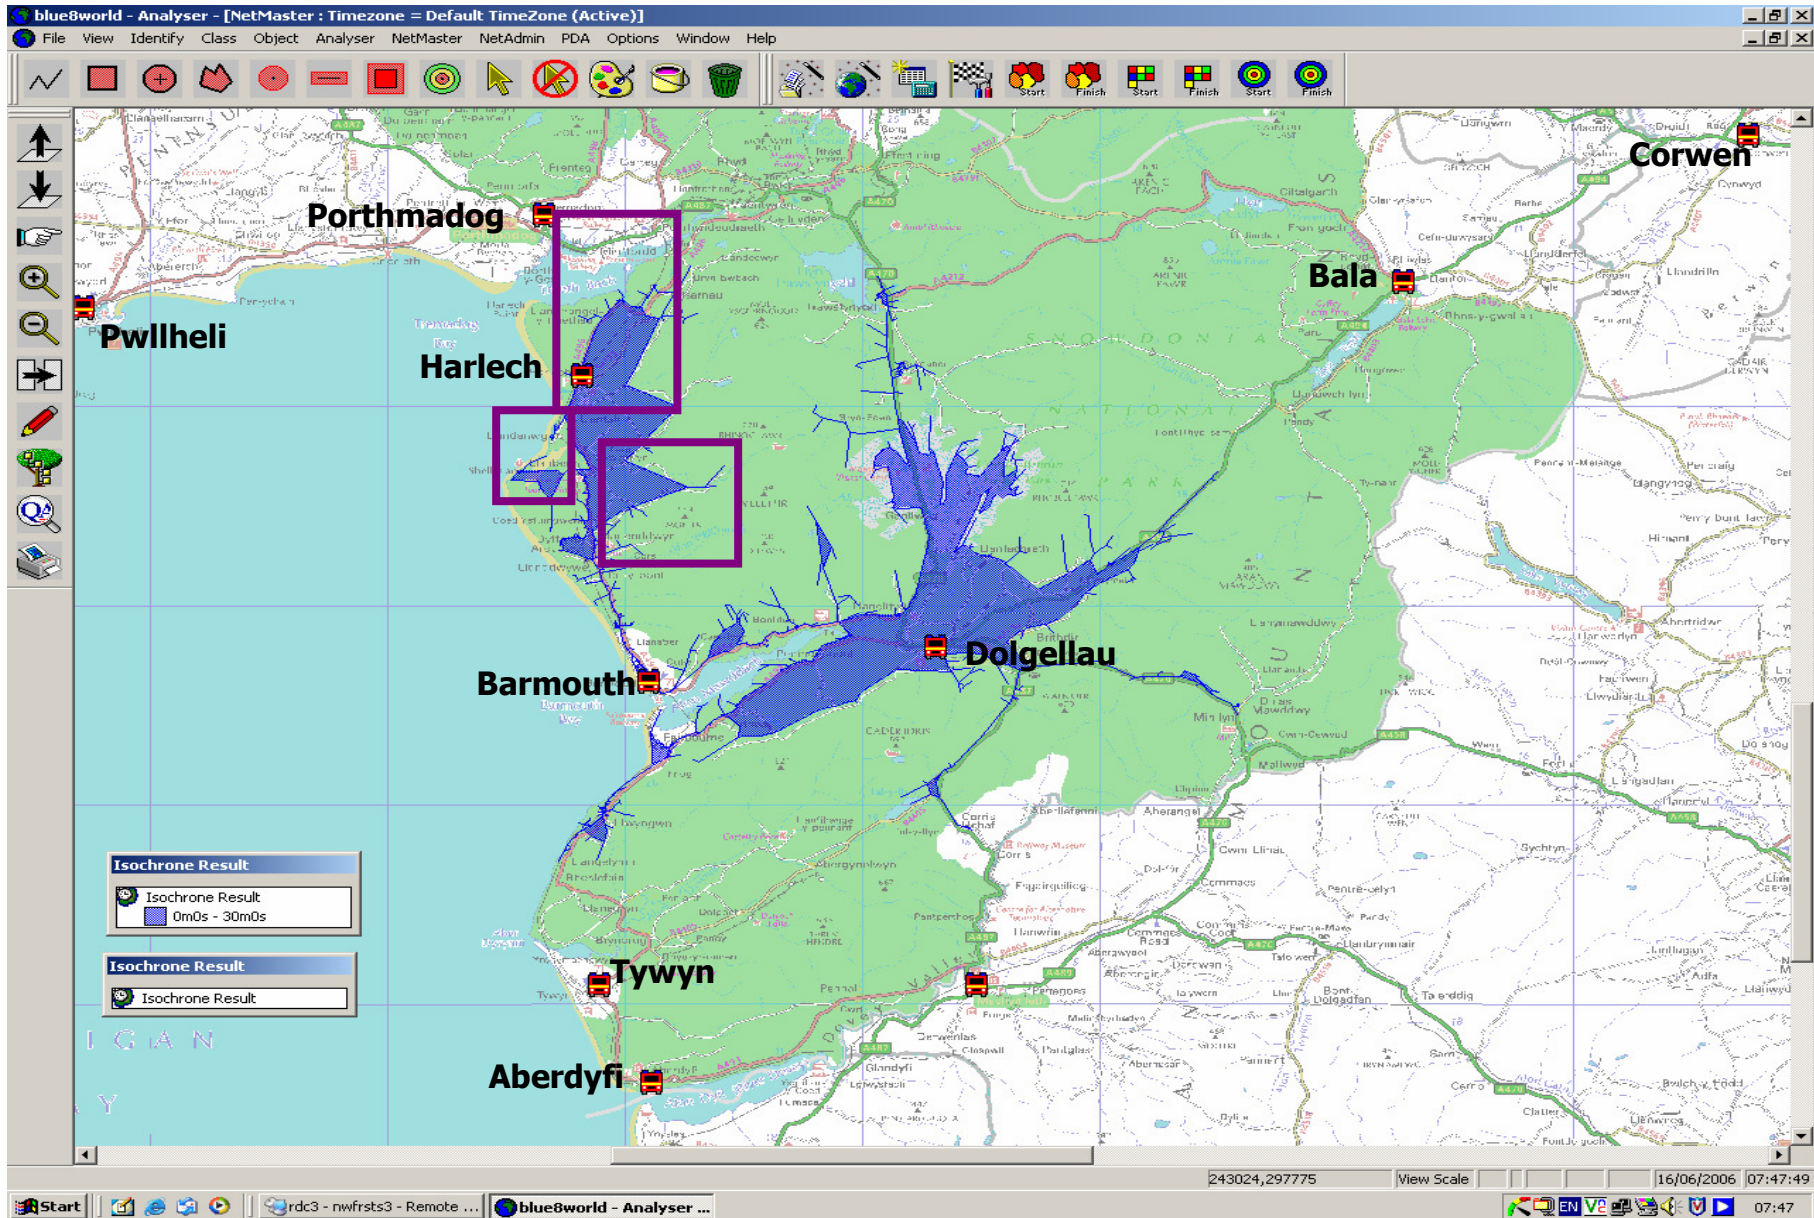

Dual Role Appliance 30 Minute Coverage

APPENDIX 1

Barmouth - 30 Minutes

APPENDIX 2

Dolgellau - 30 Minutes

APPENDIX 3

Combined - 30 Minutes

APPENDIX 4