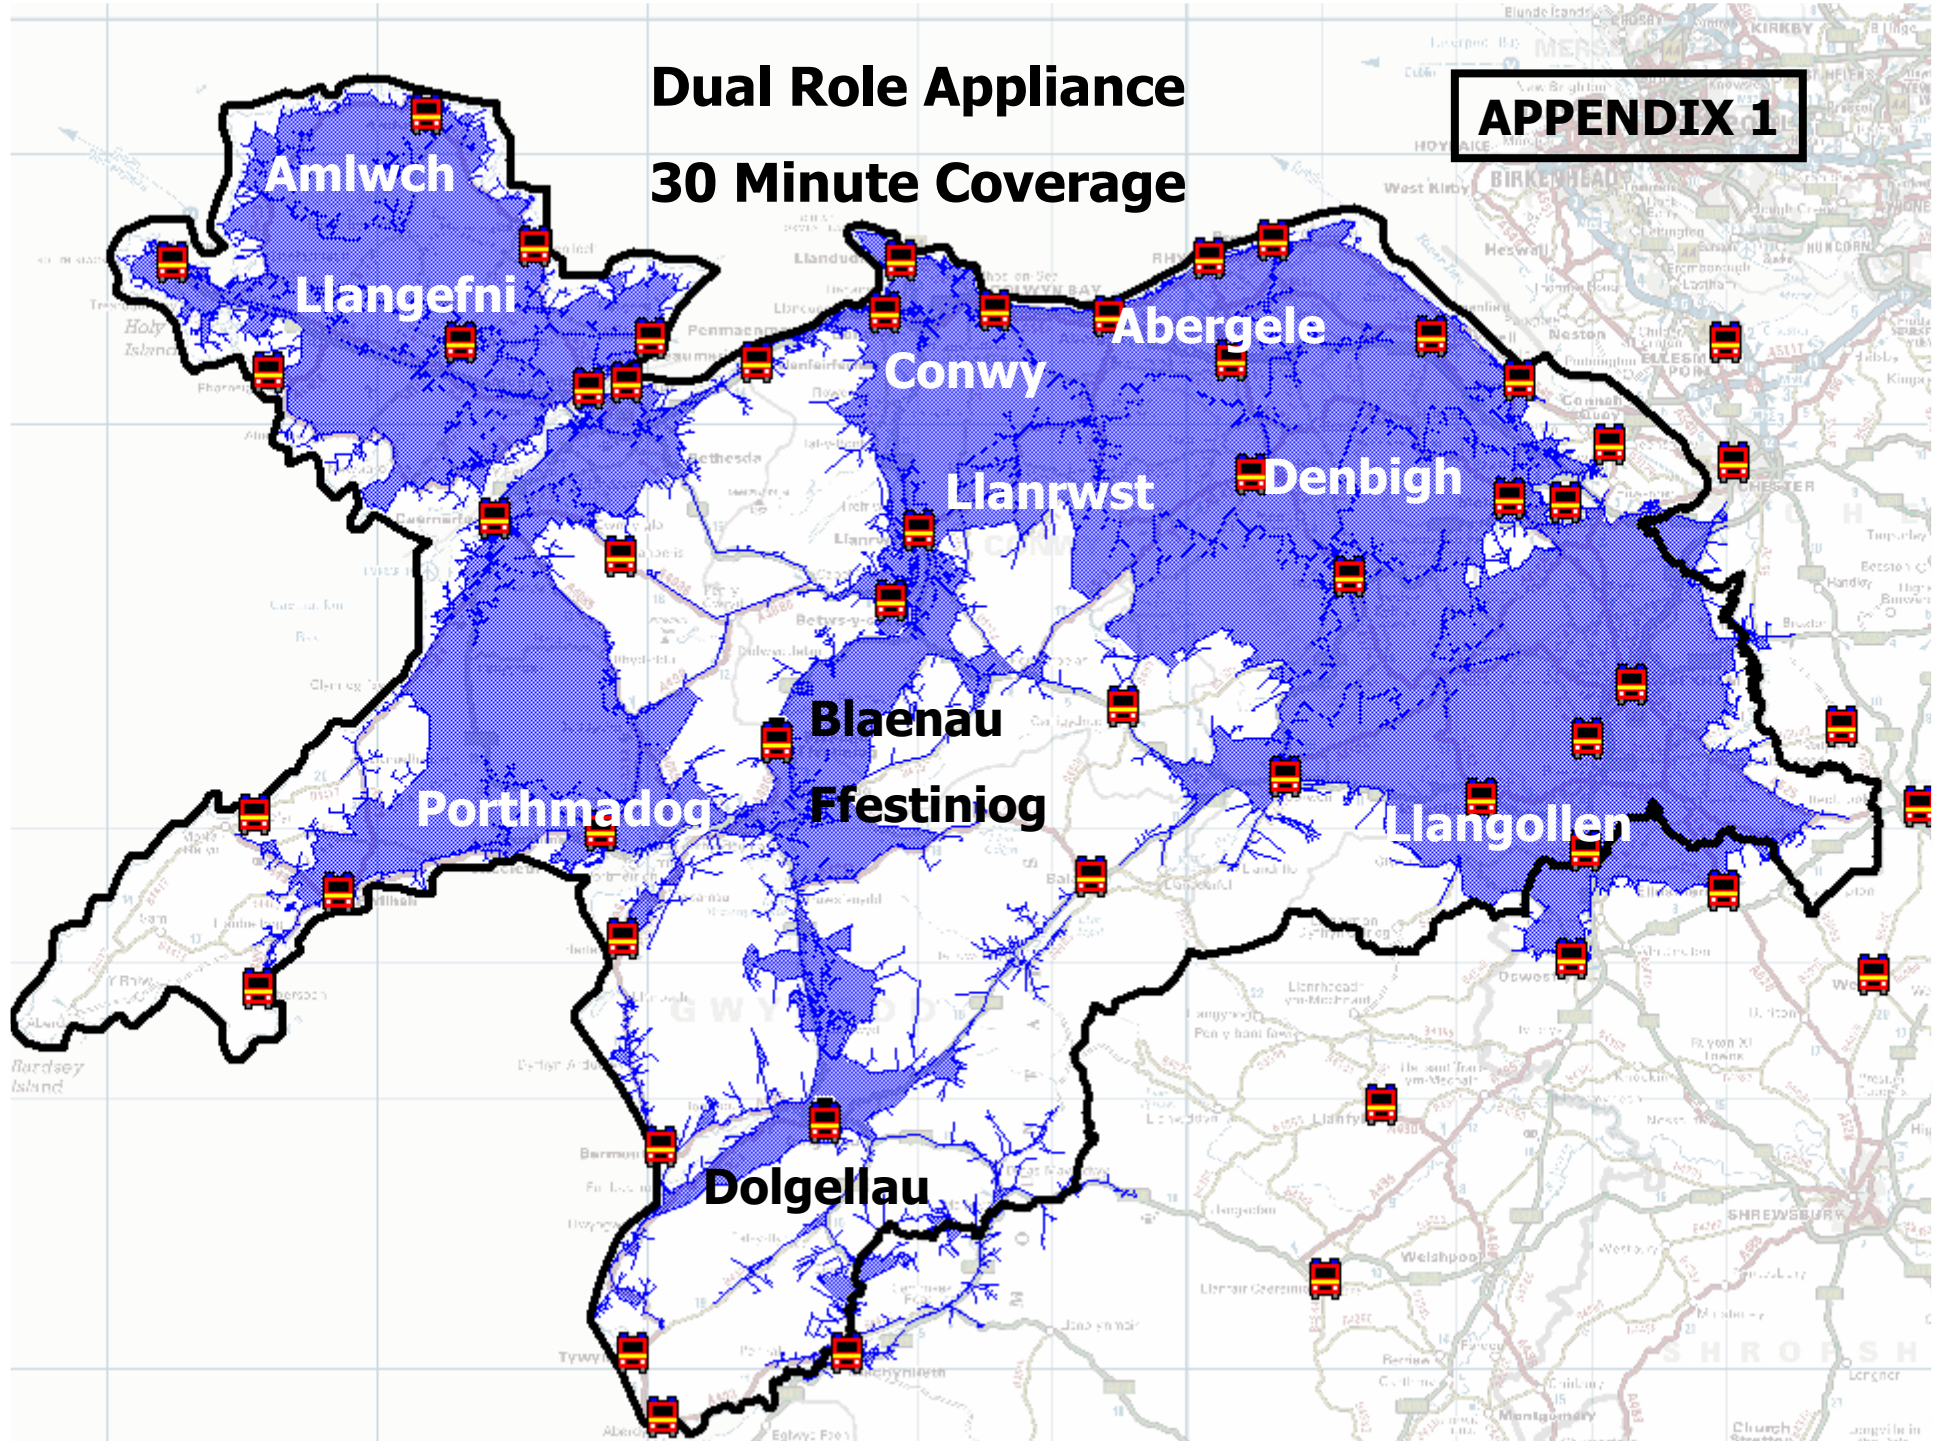

Dual Role Appliance 30 Minute Coverage

APPENDIX 1

Barmouth - 30 Minutes

APPENDIX 2

Dolgellau - 30 Minutes

APPENDIX 3

Combined - 30 Minutes

APPENDIX 4